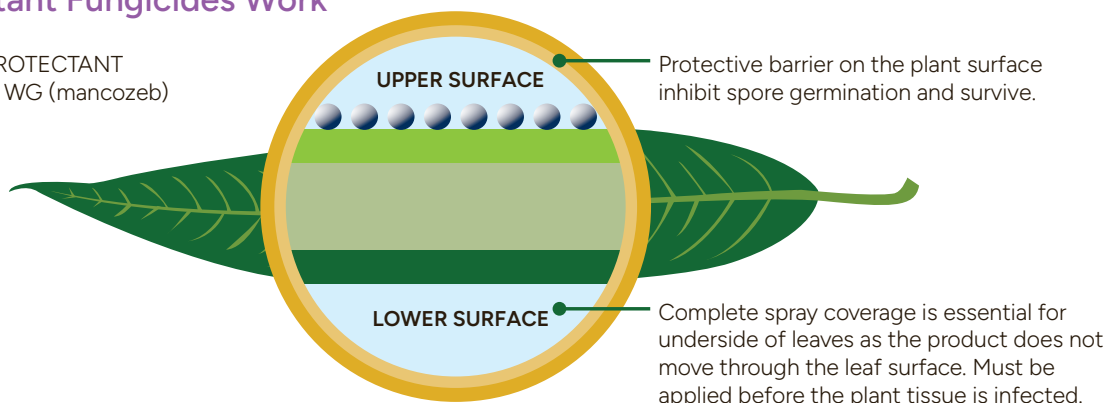

FUNGICIDE PERFORMANCE

How Protectant Fungicides Work

NON SYSTEMIC PROTECTANT
Fortuna Globe 750 WG (mancozeb)

For more information, contact your local 7 Worlds Ag representative

FORTUNA GLOBE 750 WG